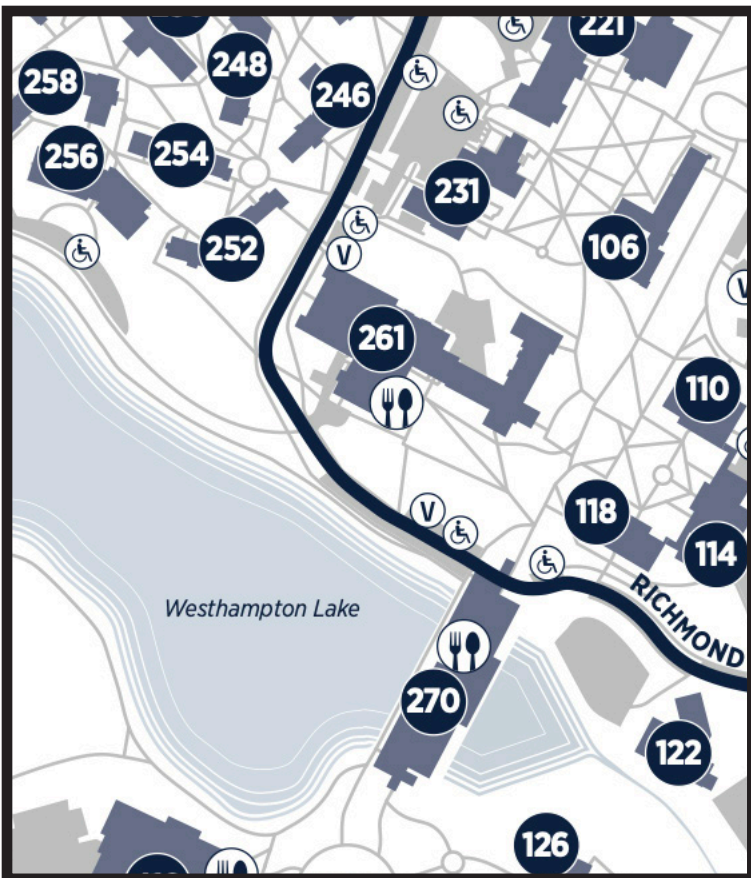

SCHOOL OF ARTS & SCIENCES

STUDENT SYMPOSIUM LOCATIONS

MODLIN CENTER FOR THE ARTS

BOOTH LOBBY

Symposium Check-In | Poster Presentations

M104 | Artist Presentations

KELLER HALL

Room V206 | Lounge | Art Gallery

BOOKER HALL OF MUSIC

Room 102 | Room 207 | Room 226

NORTH COURT

Perkinson Recital Hall | Room 101 | Room 103
Room 202

GOTTWALD CENTER FOR THE SCIENCES

Room A100 | Room A201 | Room D308 | Atrium

453

451

455

421

138

WEINSTEIN HALL

Brown-Alley Room

HUMANITIES BUILDING

Humanities Commons

Consult the program for session times and locations. Programs are available in the Modlin Center for the Arts or online at as.richmond.edu.